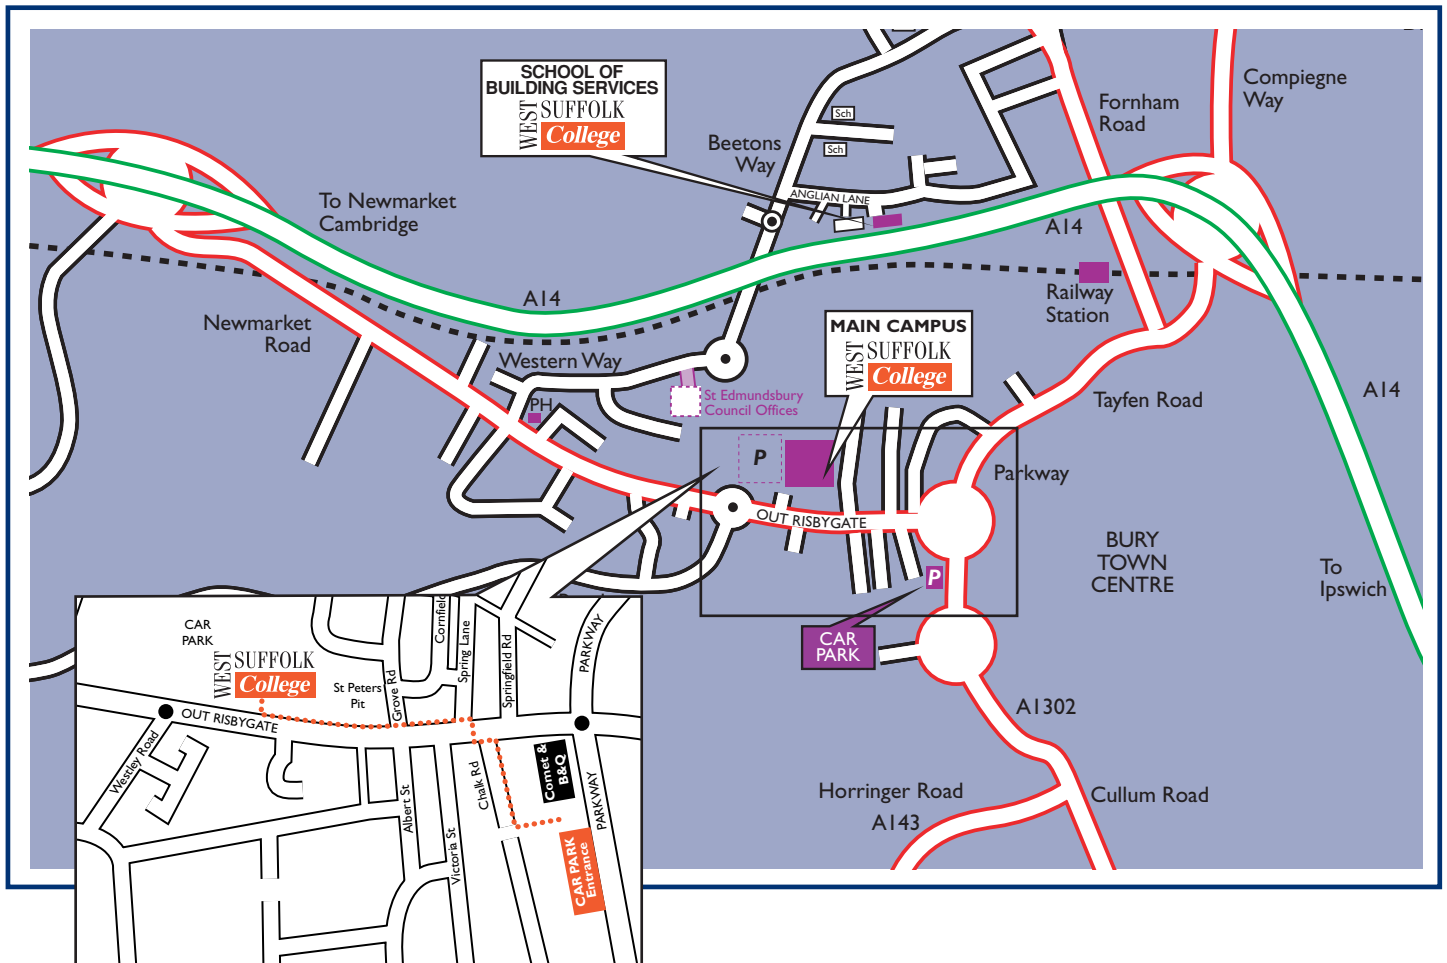

How to find us

How to find us

West Suffolk College is situated 1.5km west of Bury St. Edmunds town centre, bus and rail stations and 1.5km from the A14 (Bury St. Edmunds West) junction. Take this exit and follow the road straight into town, over one set of traffic lights (Glasswell's on the right, Minden Rose pub on left), over the mini roundabout and turn left (immediately after the old Barracks wall) into the main College site. Follow the road round to the left and the car park attendants will direct you appropriately.

Car parking on the College site is limited and there is a charge for students, and for visitors without a prior arrangement. Additional car parking is available at the Parkway multi-storey car park 600m east of the College (see map).